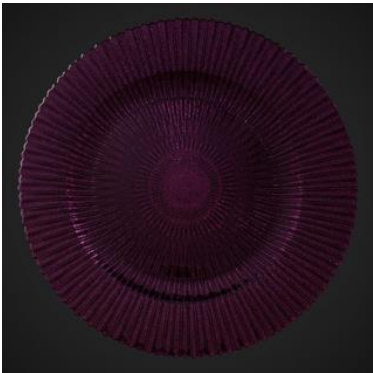

GE Closing Dinner

Eau Palm Beach Resort

Tuesday, March 15, 2016

Look #1

Gunmetal Apiary Table Linen

PAIR WITH....

Reflex Silver Glitter Charger

Eggplant Contour Napkin

Aubergine Shantung Chair Tie

OR....

Marbella Purple Glitter Charger

Gunmetal Apiary Napkin

Look #2

PAIR WITH....

Champagne Halo Table Linen

Circle Square Gold
Glitter Charger

Ivory Shantung Napkin

Ivory Shantung
Chair Tie

Look #3

PAIR WITH....

Lagoon Bravado Table Linen

Ice Square Gold Charger

Lagoon Shantung Napkin

Apple Green Lamour Chair Tie